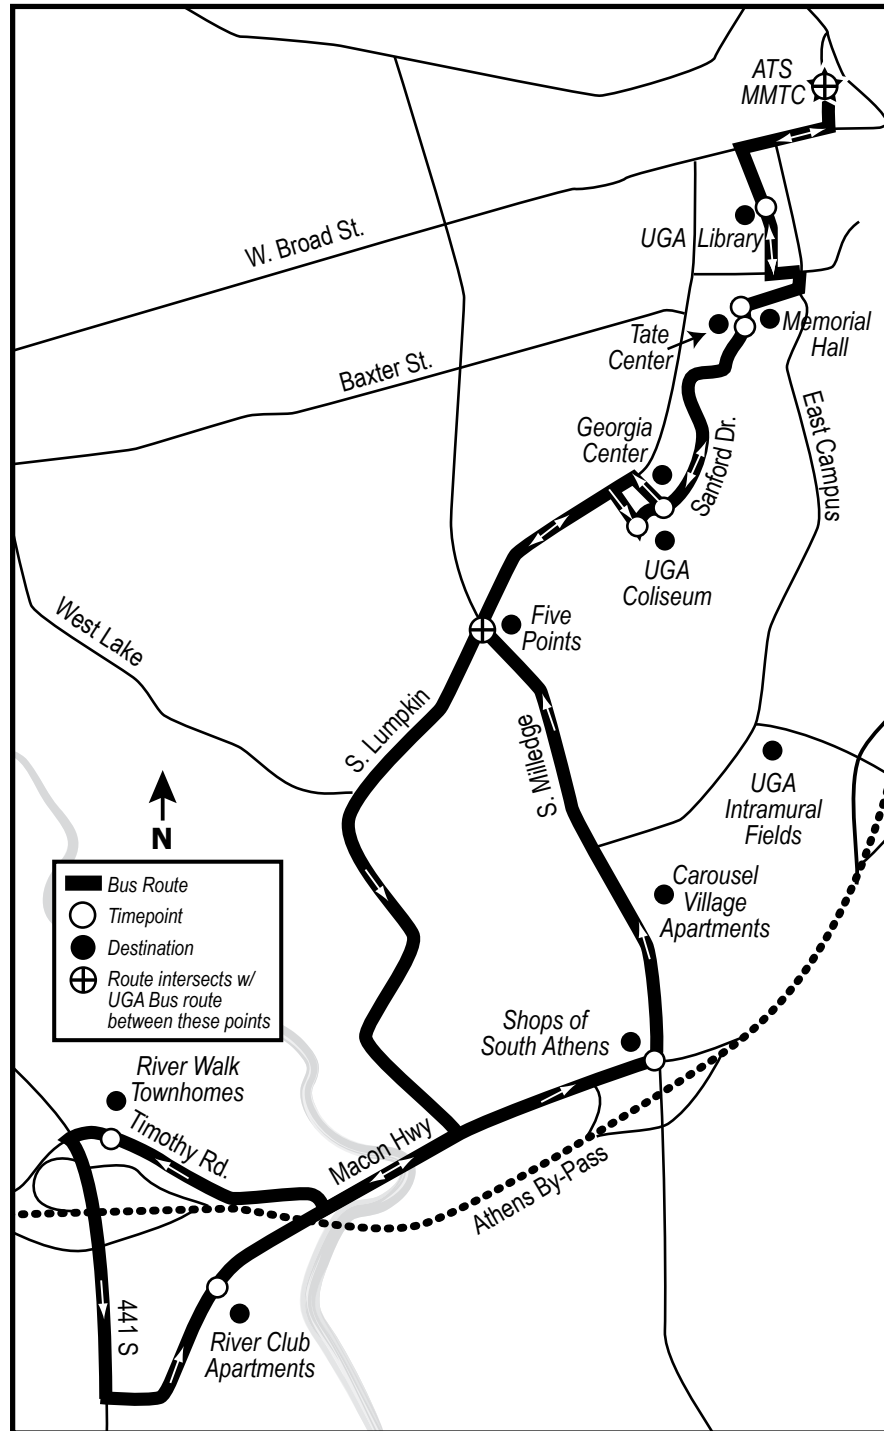

Fare Information

Adults (age 18-64) $1.75
Senior Citizens/Persons with Disabilities..... $1.00
Non-Peak Hours* .....$ .85
(age 65+ with age ID, Medicare card accepted. Persons with Disabilities require ATS or other approved ID.)

Youth (age 6-17; with proof of age) $1.50
Youth (age 6-17; without proof of age) $1.75
Children (age 5 and under) ..... Free

Limit 2 children with fare-paying adult.
Determination of age shall be the height of the RED stripe on the handrail. Additional children or taller than the RED stripe shall pay youth fare.)

Transfers (good for connecting bus only) ..... Free
Full-time UGA students, faculty and staff (with valid UGA ID, paid by UGA contract.) ..... Free
Without ID $1.75

Passes

If you are a frequent rider of The Bus, you may want to consider purchasing a pass. Passes do not have a time limit. Transfers are issued free when the driver checks the pass.

Pass Prices

Adult 22-Ride $31.00
Youth 22-Ride.....$28.00
Senior Citizen/
Persons w/Disabilities 22-Ride.....$18.00
Adult 10-Ride.....$17.50
Youth 10-Ride.....$15.00
Senior/Disabled 10-Ride.....$10.00

*Non-Peak Hours ..... 9:30 am - 3:30 pm
..... 7:00 pm - 10:00 pm

Thank you for riding "The Bus."
We hope your trip is pleasant. Please call our main office if you have any suggestions or comments:
706-613-3430.

Macon Highway/ Five Points

MMTC - Bay C

UGA North Campus
UGA South Campus

Five Points

Shops of South Athens
River Walk Townhomes
River Club Apartments
Carousel Village
Apartments