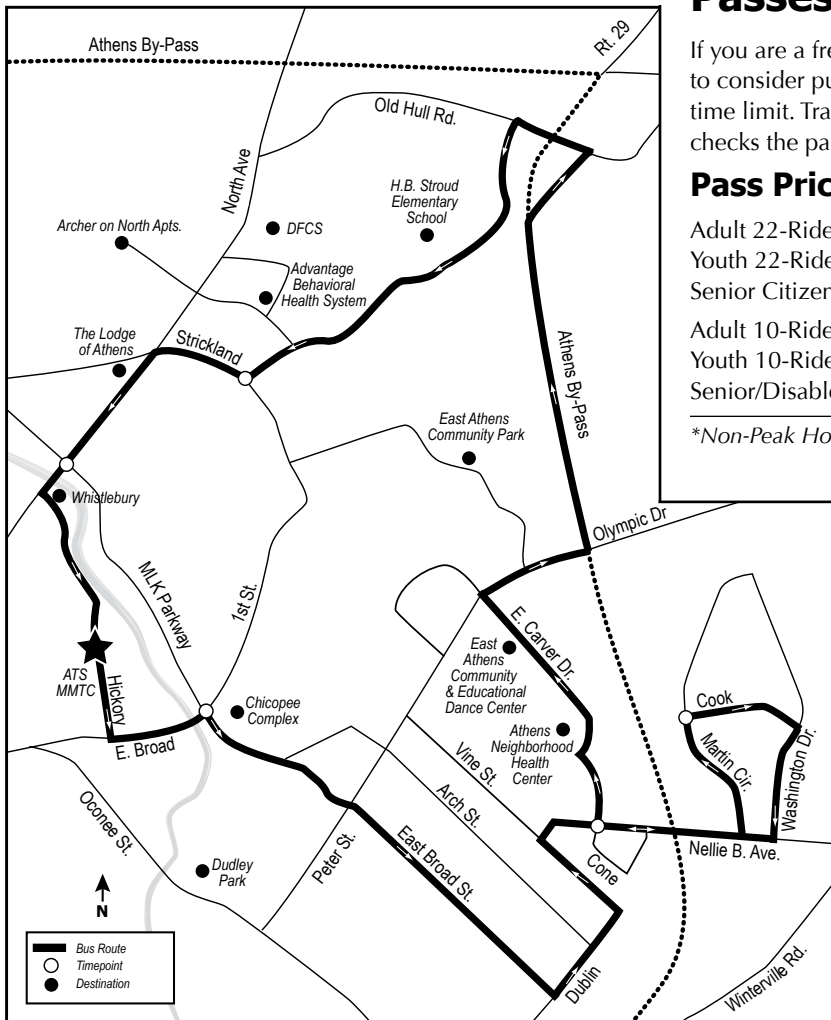

Fare Information

Adults (age 18-64)	$1.75
Senior Citizens/Persons with Disabilities.....	$1.00
Non-Peak Hours*	$.85
<i>(age 65+ with age ID, Medicare card accepted. Persons with Disabilities require ATS or other approved ID.)</i>	
Youth (age 6-17; with proof of age)	$1.50
Youth (age 6-17; without proof of age)	$1.75

Children (age 5 and under) ..... Free
Limit 2 children with fare-paying adult. Determination of age shall be the height of the RED stripe on the handrail. Additional children or taller than the RED stripe shall pay youth fare.)

Transfers (good for connecting bus only) ..... Free
Full-time UGA students, faculty and staff (with valid UGA ID, paid by UGA contract.) ..... Free
Without ID $1.75

Passes

If you are a frequent rider of The Bus, you may want to consider purchasing a pass. Passes do not have a time limit. Transfers are issued free when the driver checks the pass.

Pass Prices

Adult 22-Ride	$31.00
Youth 22-Ride.....	$28.00
Senior Citizen/Persons w/Disabilities 22-Ride..	$18.00
Adult 10-Ride	$17.50
Youth 10-Ride.....	$15.00
Senior/Disabled 10-Ride.....	$10.00

*Non-Peak Hours ..... 9:30 am - 3:30 pm
7:00 pm - 10:00 pm

East Athens Northside

MMTC - Bay K

- Chicopee Complex
- Nellie B. Community
- Athens Neighborhood Health Center
- East Athens Community Center

- East Athens Educational Dance Center
- H.B. Stroud Elementary
- The Lodge of Athens
- Whistlebury

Thank you for riding "The Bus."
We hope your trip is pleasant. Please call our main office if you have any suggestions or comments:
706-613-3430.