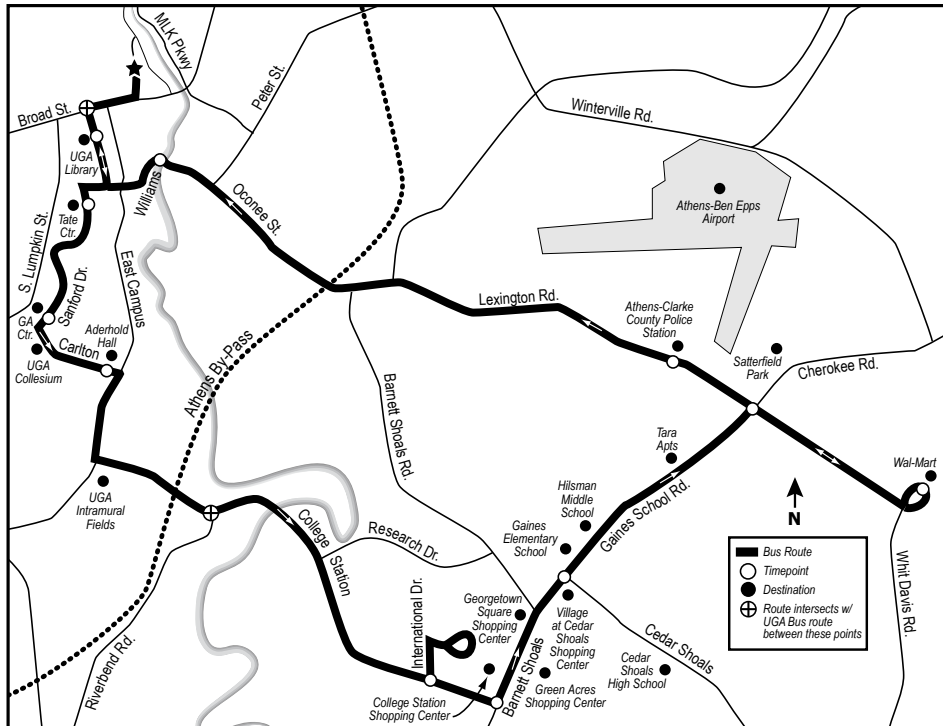

College Station/ Barnett Shoals

MMMC - Bay H

UGA North Campus
UGA South Campus
Russell Research Center
International Drive
Barnett Shoals
Gaines School
Wal-Mart
Lexington Road

Thank you for riding "The Bus."

We hope your trip is pleasant. Please call our main office if you have any suggestions or comments:
706-613-3430.