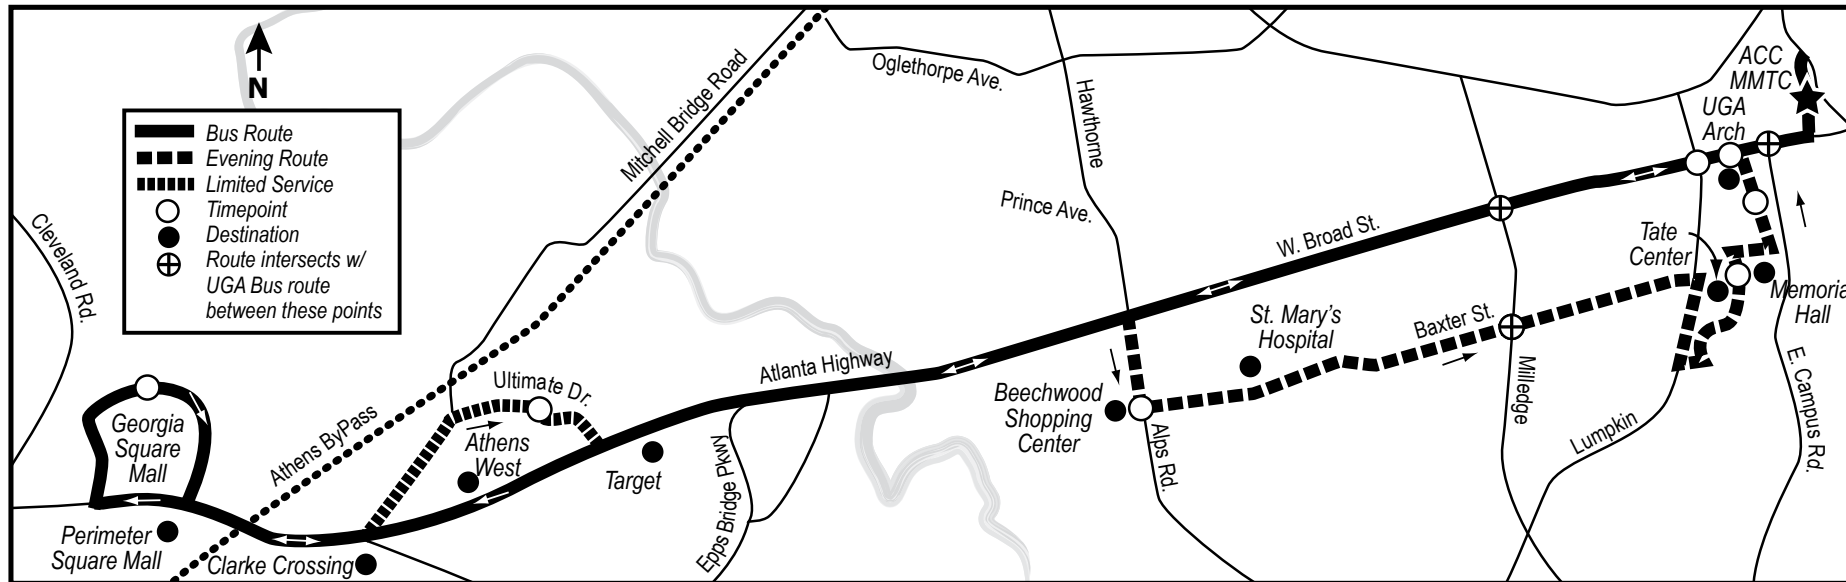

Thank you for riding "The Bus." We hope your trip is pleasant.
Please call our main office if you have any suggestions or comments: 706-613-3430.