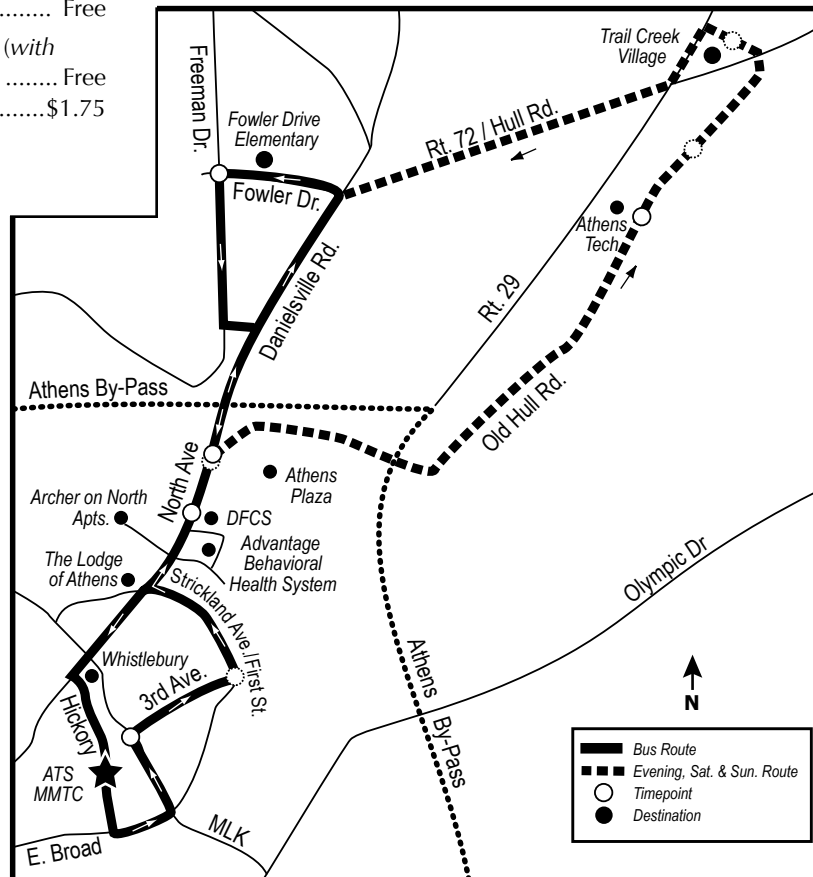

Fare Information

Adults (age 18-64)..... $1.75
Senior Citizens/Persons with Disabilities..... $1.00
Non-Peak Hours* .....$ .85
(age 65+ with age ID, Medicare card accepted. Persons with Disabilities require ATS or other approved ID.)

Youth (age 6-17; with proof of age) $1.50
Youth (age 6-17; without proof of age) $1.75
Children (age 5 and under) ..... Free
Limit 2 children with fare-paying adult.

Determination of age shall be the height of the RED stripe on the handrail. Additional children or taller than the RED stripe shall pay youth fare.)

Transfers (good for connecting bus only) ..... Free
Full-time UGA students, faculty and staff (with valid UGA ID, paid by UGA contract.) ..... Free
Without ID $1.75

Thank you for riding "The Bus."
We hope your trip is pleasant. Please call our main office if you have any suggestions or comments:
706-613-3430.

Passes

If you are a frequent rider of The Bus, you may want to consider purchasing a pass. Passes do not have a time limit. Transfers are issued free when the driver checks the pass.

Pass Prices

Adult 22-Ride..... $31.00
Youth 22-Ride.....$28.00
Senior Citizen/Persons w/Disabilities 22-Ride..$18.00
Adult 10-Ride.....$17.50
Youth 10-Ride.....$15.00
Senior/Disabled 10-Ride.....$10.00

*Non-Peak Hours ..... 9:30 am - 3:30 pm
7:00 pm - 10:00 pm

North Avenue
MMTC - BAY I

- **Advantage Behavioral Health Systems**
- **DFCS**
- **North Avenue Shopping Areas**
- **Athens Tech**
- **Trail Creek Village**
- **Fowler Drive Elementary School**
- **Archer on North Apartments**
- **The Lodge of Athens**
- **Whistlebury**